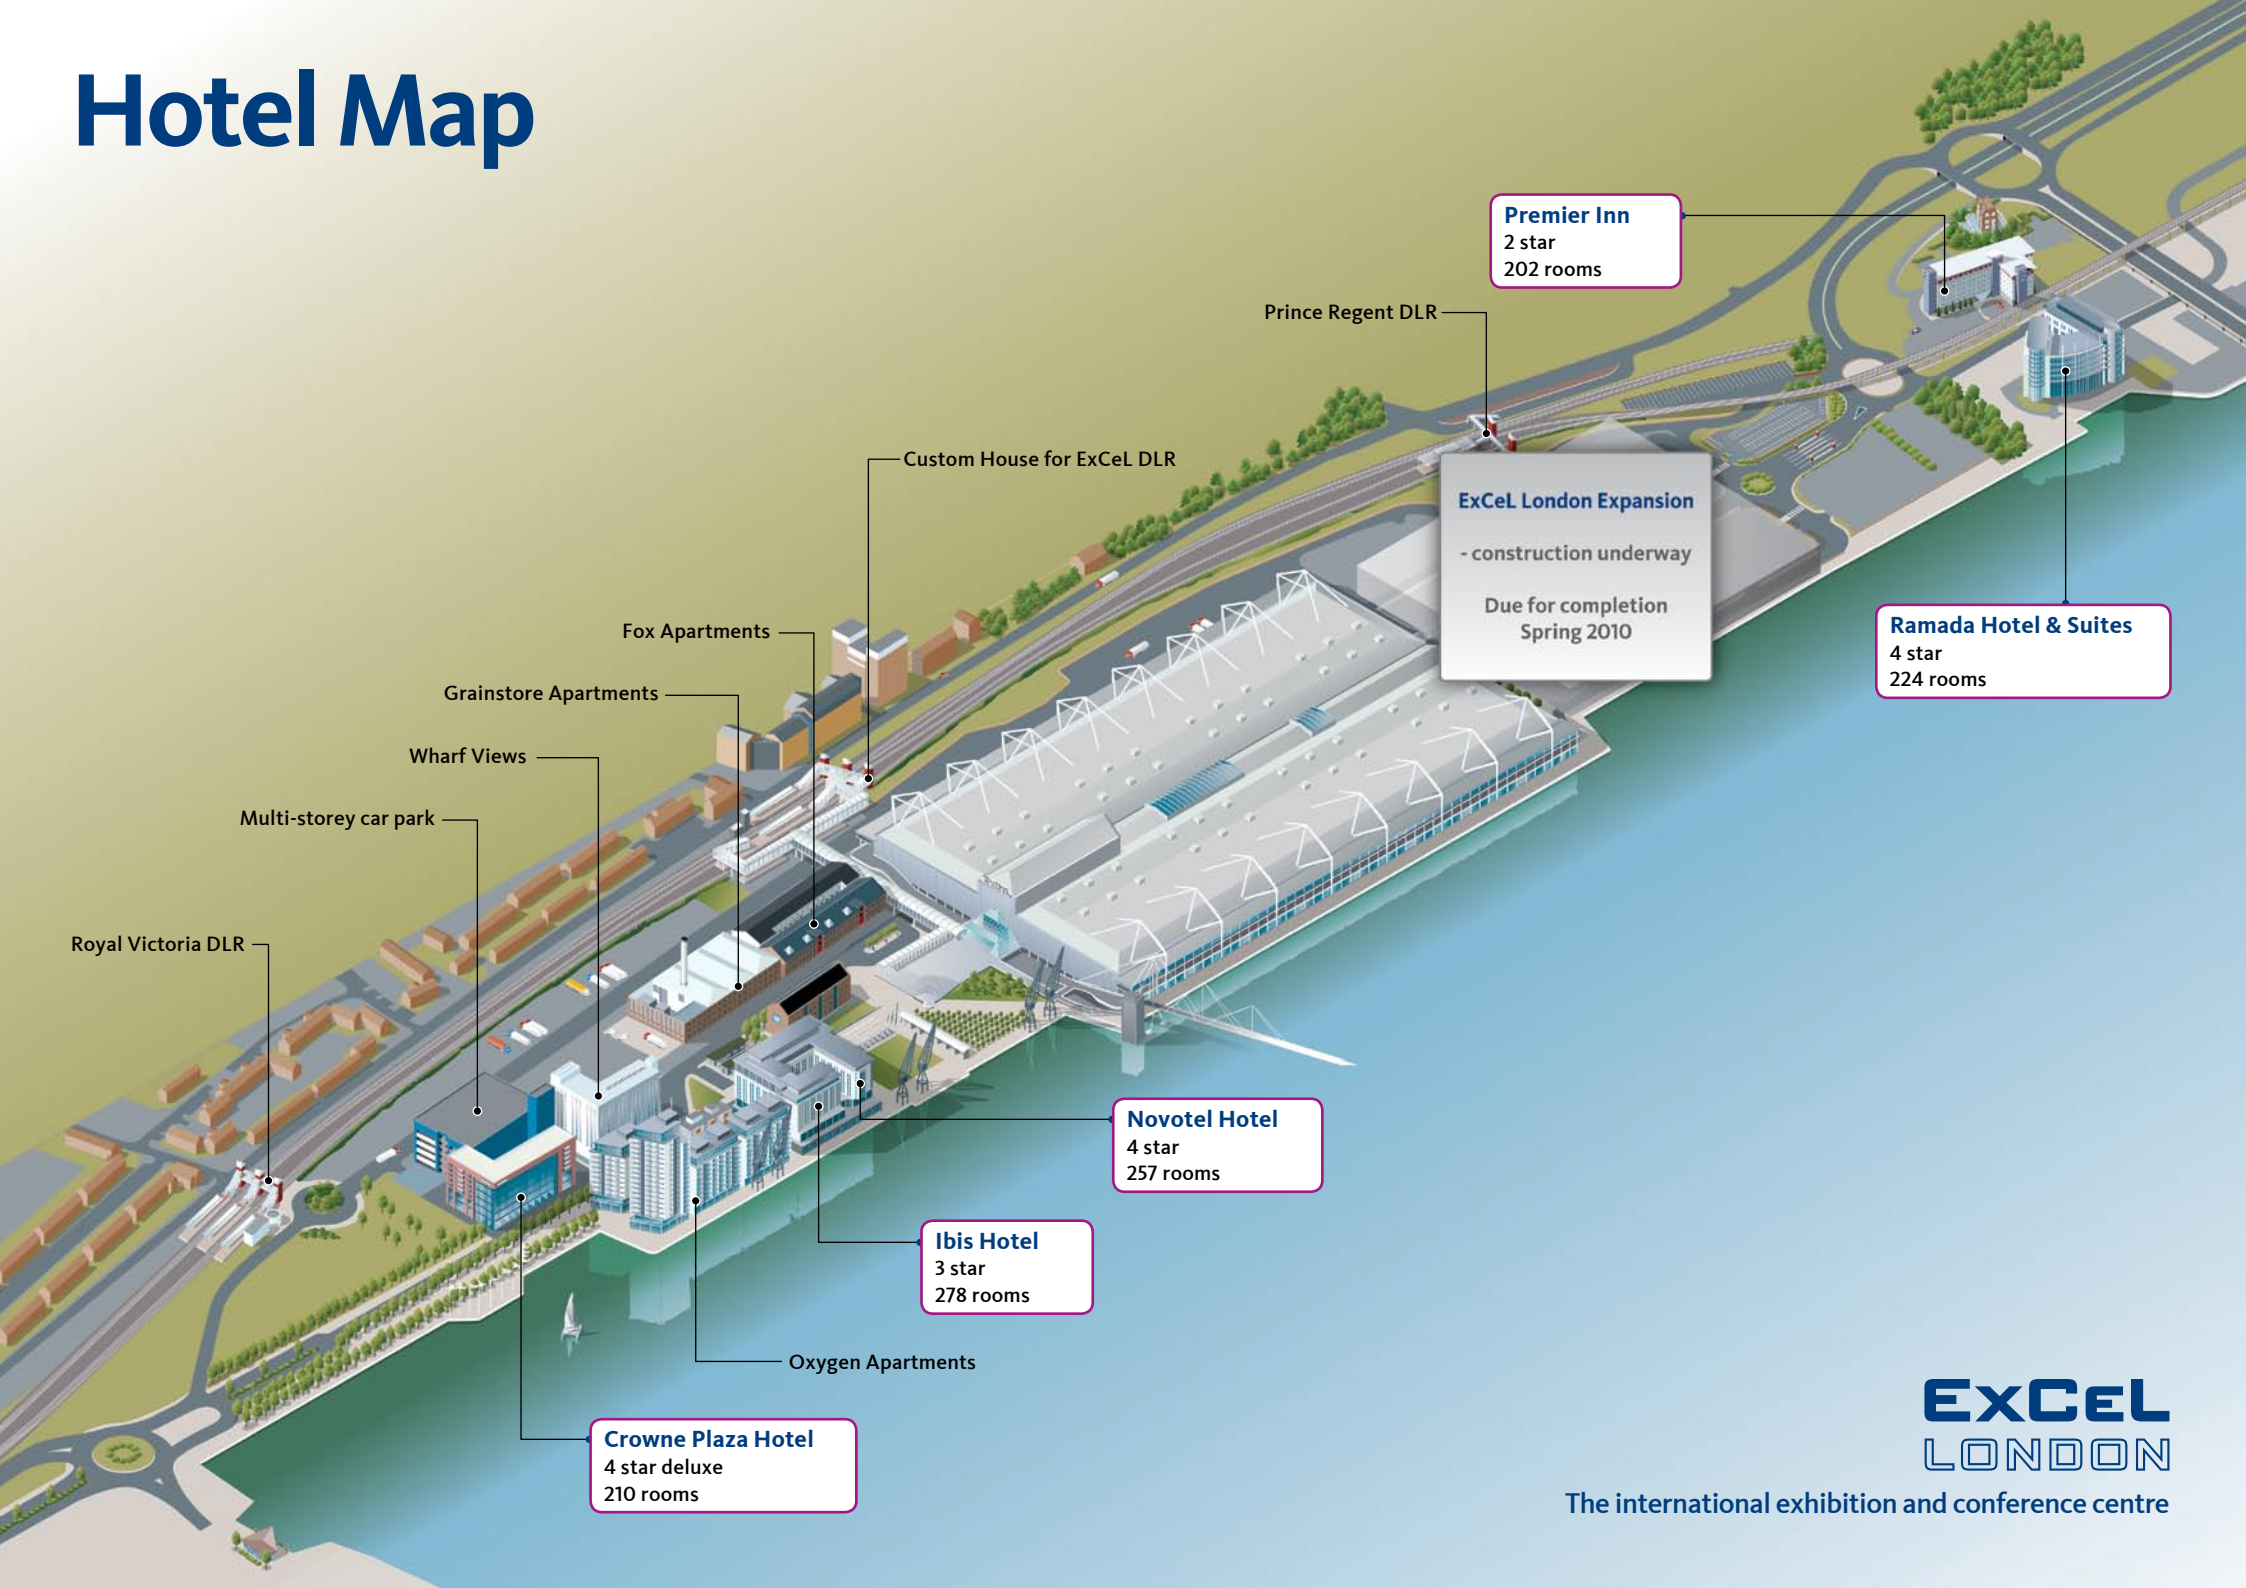

Hotel Map

Premier Inn
2 star
202 rooms

Prince Regent DLR

ExCeL London Expansion
- construction underway

Due for completion
Spring 2010

Ramada Hotel & Suites
4 star
224 rooms

Custom House for ExCeL DLR

Fox Apartments

Grainstore Apartments

Wharf Views

Multi-storey car park

Royal Victoria DLR

Novotel Hotel
4 star
257 rooms

Ibis Hotel
3 star
278 rooms

Oxygen Apartments

Crowne Plaza Hotel
4 star deluxe
210 rooms